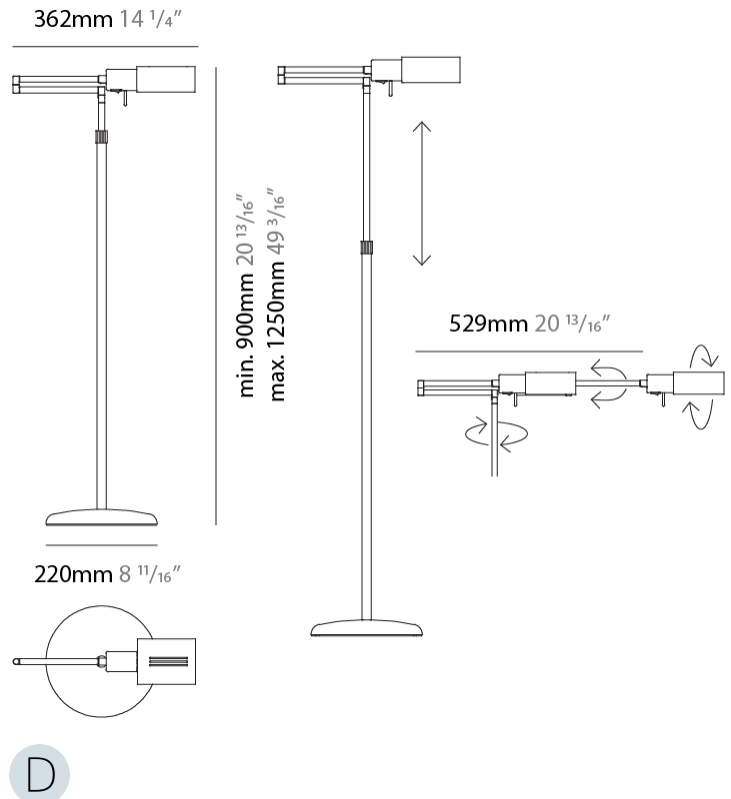

ELEA LECTURA PORTABLE

D94050-

base number   Finish
Options

PROJECT	_____
TYPE	_____
SPECIFIER	_____
QUANTITY	_____
DATE	_____

1. To build a product code in our configurator select the specify button on the base model # product page
2. To build a manual product code on this datasheet choose from the options listed below in blue font and add the suffix to the base model #

GENERAL

Series: Elea Lectura
Brand: Milan
Division: Design
Mounting Type: Portable
Mounting Location: Floor
Subcategory: Floor

PHYSICAL

Shape: Abstract
Length (mm): 362 - 529
Length (in): 14 1/4
Height (mm): 900 - 1250
Height (in): 35 3/8
Extension (mm): 362 - 529
Extension (in): 14 1/4
Light Distribution: Adjustable / Direct
Fixture Finish: [BLK / NIC](#)
Fixture Material: Aluminum

ELECTRICAL

Lamp Type: LED
Input Wattage (W): 12
Dimming: Electronic Low Voltage Dimming
Input Voltage (V): 120Vac Direct Line

LED

Number of LEDs: 3
Color Temperature (°K): 2700-2900
Max. Delivered Lumen (lm): 900
CRI: >80 CRI

OPTICAL

Adjustability: Tilting and rotating

RATINGS AND CERTIFICATIONS

Certified By: Certified for North American Standards
IP rating: IP20