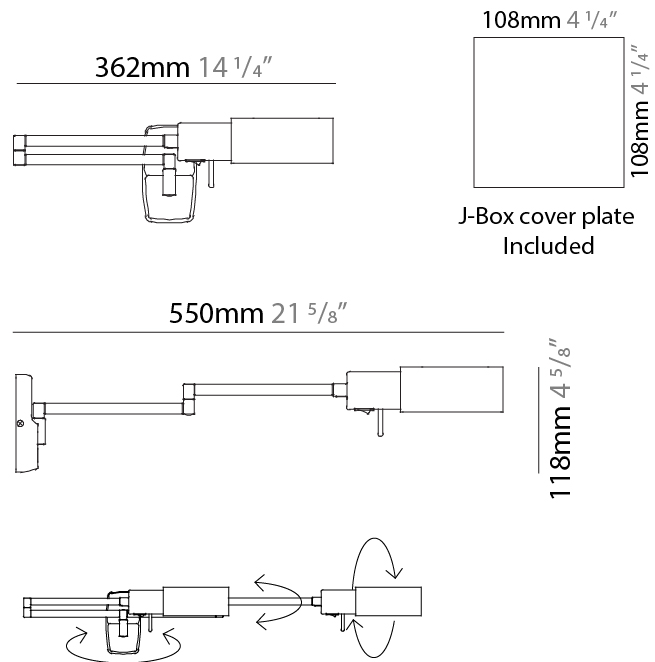

PROJECT	_____
TYPE	_____
SPECIFIER	_____
QUANTITY	_____
DATE	_____

ELEA LECTURA SURFACE

D93246-

base number   Finish
Options

1. To build a product code in our configurator select the specify button on the base model # product page
2. To build a manual product code on this datasheet choose from the options listed below in blue font and add the suffix to the base model #

GENERAL

Series: Elea Lectura _____
Brand: Milan _____
Division: Design _____
Mounting Type: Surface _____
Mounting Location: Wall _____

PHYSICAL

Shape: Abstract _____
Length (mm): 362 - 550 _____
Length (in): 14 1/4 _____
Height (mm): 118 _____
Height (in): 4 5/8 _____
Extension (mm): 362 - 550 _____
Extension (in): 14 1/4 _____
Light Distribution: Adjustable / Direct _____
Fixture Finish: **BLK / NIC** _____
Fixture Material: Aluminum _____

ELECTRICAL

Lamp Type: LED _____
Input Wattage (W): 12 _____
Dimming: Electronic Low Voltage Dimming _____
Input Voltage (V): 120Vac Direct Line _____

LED

Number of LEDs: 3 _____
Color Temperature (°K): 2700-2900 _____
Max. Delivered Lumen (lm): 900 _____
CRI: >80 CRI _____

OPTICAL

Adjustability: Tilting and rotating _____

RATINGS AND CERTIFICATIONS

Certified By: Certified for North American Standards _____
IP rating: IP20 _____